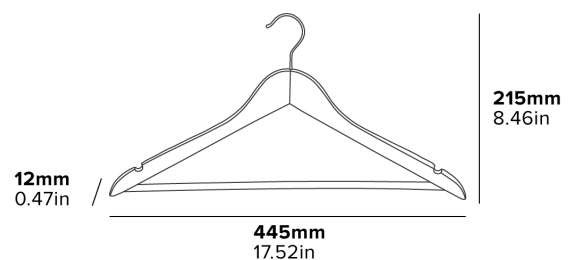

CHELSEA

Guest Hanger

CORBY

Specification
Light Wood
0.10kg

CHELSEA

Guest Hanger

CORBY

ABOUT THIS PRODUCT