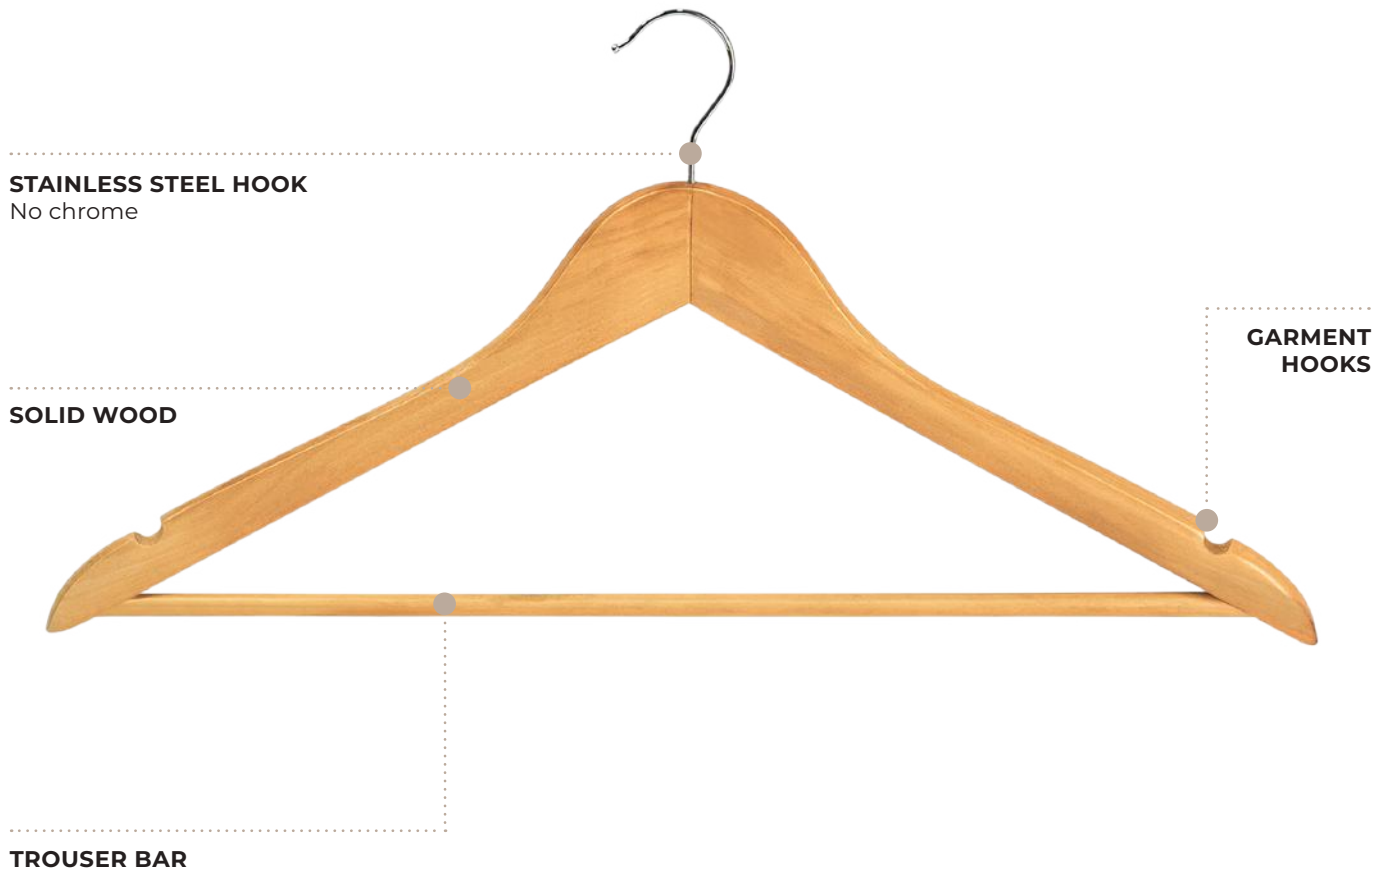

CHELSEA

Guest Hanger

CORBY

Specification
Light Wood
0.10kg

CHELSEA

Guest Hanger

CORBY

ABOUT THIS PRODUCT

The Chelsea Guest Hanger offers a stylish, eco-friendly solution for your hotel rooms. Made from solid wood, this light wood hanger features a standard hook, a trouser bar, and integrated garment hooks for easy organization. Durable and sustainable, it's the perfect choice for enhancing your guests' experience.